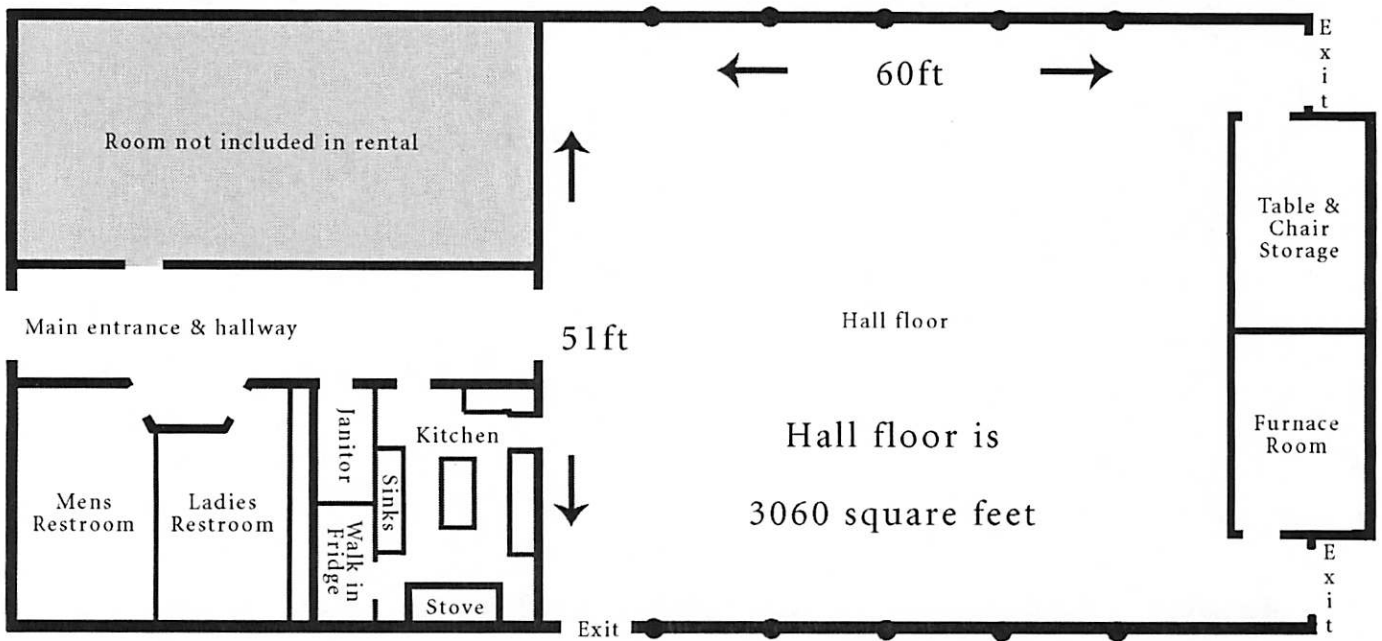

Dze L K' ant Friendship Center Hall Floor Layout

Hall capacity is 250